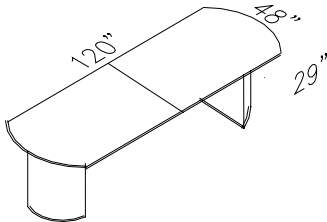

Description

Pattern no.

RT42SC

Weight:152 lbs, 0.37cbm

Round Table

Straight Edge w/ Cylinder Base

CTRC4896

Weight:282 lbs, 0.59cbm

Conference Table

Racetrack Top, Straight Edge w/Half-Cylinder Base

CTRC48120

Weight:348 lbs, 0.6cbm

Conference Table (2-piece)

Racetrack Top, Straight Edge w/Half-Cylinder Base

CTRC48144

Weight:474 lbs, 0.67cbm