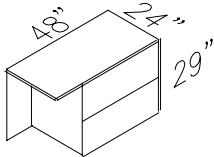

EX185 R Right

EX185 L Left

Weight:143 lbs, 0.31cbm

EXCEL Returns w/ Mobile Pedestal (Left shown)

EX180 EX452