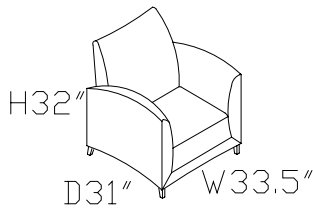

CC5001-AC

Autumn Cherry

Weight:23 lbs, 0.28cbm

Client Chair w/wood arms steel legs

Upholstered w/fabric