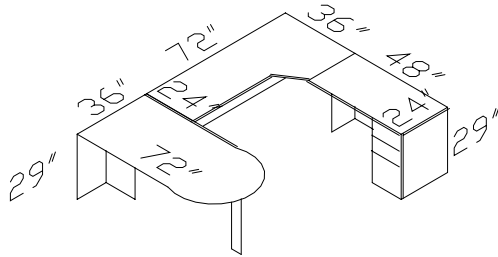

Pattern no.

EUBF R Right

EUBF L Left

Weight:427 lbs, 0.96cbm

EXCEL U w/ Bullet Top w/Credenza Lateral File (Right shown)

[EX372](#), [EX348](#), [EX270](#), [EX449](#)

EUBCR

Weight:454 lbs, 0.88cbm