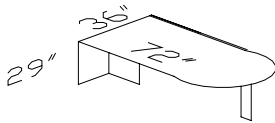

EX348

Weight:86 lbs, 0.12cbm

EXCEL Bridge