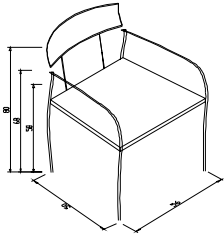

EXCEL SERIES

Solid Edge Detail

Breakfront Modesty Panel

K/D Packing, Easy To Assemble

Description

Pattern no.