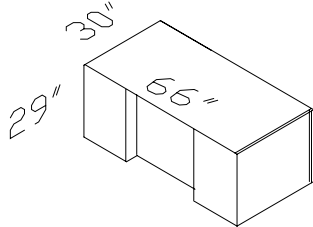

EXCEL SERIES

Solid Edge Detail

Breakfront Modesty Panel

K/D Packing, Easy To Assemble

Description

Pattern no.