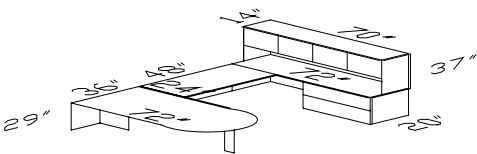

EUBH R Right

EUBH L Left

Weight:500 lbs, 0.98cbm

EXCEL U w/ Bullet Top w/Hutch (Right shown)

[EX372](#), [EX348](#), [EX270](#), [EX439](#), [EX705](#)