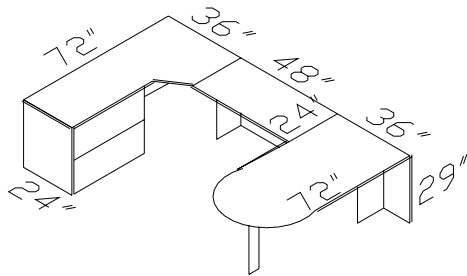

EXCEL SERIES

Solid Edge Detail

Breakfront Modesty Panel

K/D Packing, Easy To Assemble

Description

Pattern no.

EUBCFL

Weight:497 lbs, 1.06cbm

EXCEL U w/ Bullet Top w/Comp Corner Credenza Lateral File-Left

[EX372](#), [EX348](#), [EX303](#), [EX449](#)