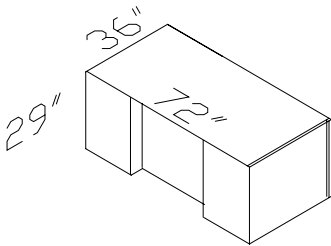

Description

Pattern no.

EX071

Weight:190 lbs, 0.31cbm

EXCEL Desk Shell -Bow Front

EX074

Weight:190 lbs, 0.31cbm

EXCEL Desk Shell -Straight Front