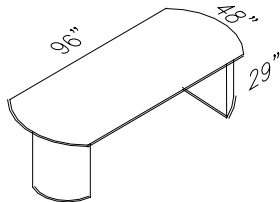

Description

Pattern no.

RT42SC

Weight:152 lbs, 0.37cbm

Round Table

Straight Edge w/ Cylinder Base

CTRC4896

Weight:282 lbs, 0.59cbm

Conference Table

Racetrack Top, Straight Edge w/Half-Cylinder Base

CTRC48120

Weight:348 lbs, 0.6cbm

Conference Table (2-piece)

Racetrack Top, Straight Edge w/Half-Cylinder Base

CTRC48144

Weight:474 lbs, 0.67cbm