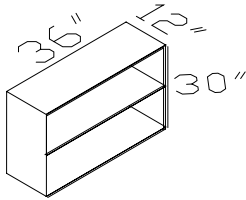

EXCEL SERIES

Solid Edge Detail

Breakfront Modesty Panel

K/D Packing, Easy To Assemble

Description

Pattern no.

BC610

Weight:88 lbs, 0.11cbm