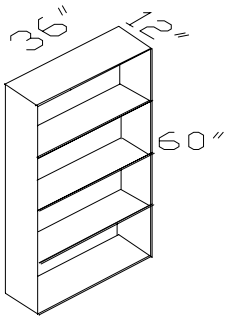

Conference Table

Racetrack Top, Straight Edge w/Half-Cylinder Base

CTRC48120

Weight:348 lbs, 0.6cbm

Conference Table (2-piece)

Racetrack Top, Straight Edge w/Half-Cylinder Base

CTRC48144

Weight:474 lbs, 0.67cbm

EXCEL SERIES

Solid Edge Detail

Breakfront Modesty Panel

K/D Packing, Easy To Assemble

Description

Pattern no.

BC610

Weight:88 lbs, 0.11cbm

BC613

Weight:124 lbs, 0.21cbm

BC614

Weight:150 lbs, 0.22cbm

Bookcase

*Custom sizes available upon request.

SC5003

EXCEL SERIES