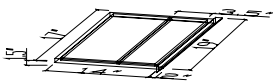

EX449-1

Weight:24 lbs, 0.06cbm

EXCEL Credenza Lateral File Top
w/Straight Edge