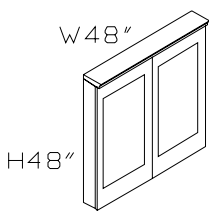

EXCEL SERIES

Solid Edge Detail

Breakfront Modesty Panel

K/D Packing, Easy To Assemble

Description

Pattern no.

CB4848

Weight:232 lbs, 0.37cbm

Conference Board