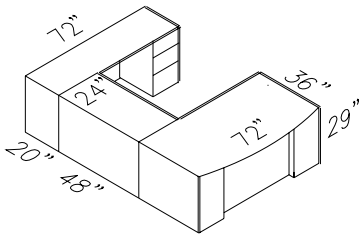

K/D Packing, Easy To Assemble

Description

Pattern no.

EUCFR

Weight:643 lbs, 1.37cbm

EXCEL U w/Comp Corner w/ Credenza Lateral File-Right Return

[EX071](#), [EX434](#), [EX303](#), [EX180](#), [EX449](#)

EU R Right

EU L Left

Weight:529 lbs, 1.05cbm

EXCEL U (Right shown)

[EX071](#), [EX434](#), [EX348](#), [EX270](#), [EX439](#)

EUH R Right

EUH L Left

Weight:646 lbs, 1.27cbm

EXCEL U w/ Hutch (Right shown)