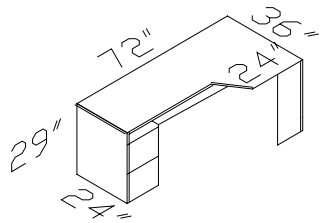

K/D Packing, Easy To Assemble

Description

Pattern no.

EX303

Weight:181 lbs, 0.285cbm

EXCEL Comp Corner-Left

EX303M

Weight:238 lbs, 0.45cbm