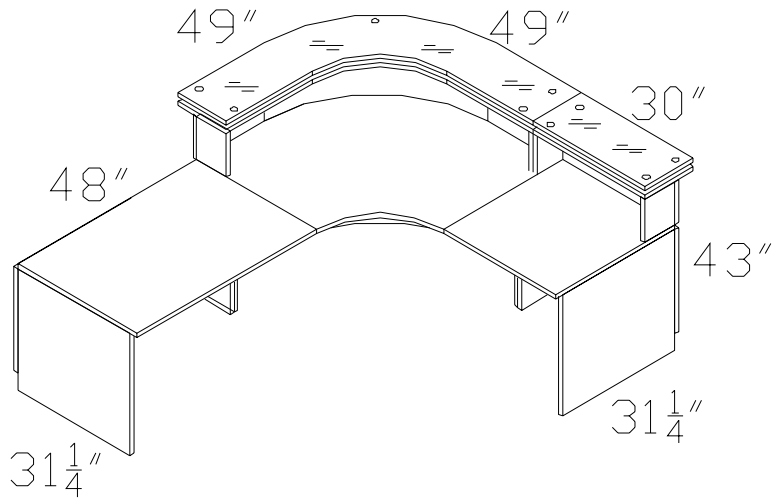

futura Furniture Corp.

RECEPTION COLLECTION

Color: Maple, Autumn Cherry & Mahogany

Description

Pattern no.