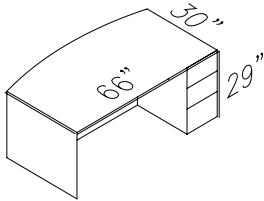

Weight:169 lbs, 0.24cbm

EXCEL Desk Shell -Straight Front

EX061D

Weight:321 lbs, 0.70cbm

EXCEL Double Pedestal Desks -Bow Front

[EX061](#), [EX434*2](#)

EX061 R Right

EX061 L Left