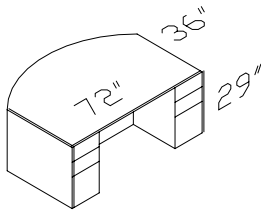

Description

Pattern no.

EX071

Weight:190 lbs, 0.31cbm

EXCEL Desk Shell -Bow Front

EX074

Weight:190 lbs, 0.31cbm

EXCEL Desk Shell -Straight Front