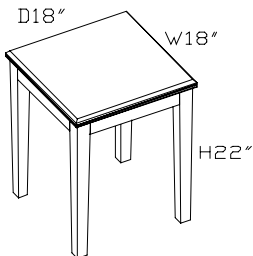

24RT

24"d*22"h

End Table

Weight:22 lbs, 0.06cbm

1818TT

18"W*18"d*22"h

Weight:22 lbs, 0.04cbm

Telephone Table