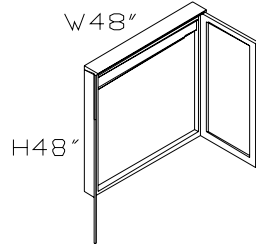

EXCEL SERIES

Solid Edge Detail

Breakfront Modesty Panel

K/D Packing, Easy To Assemble

Description

Pattern no.

CB4848

Weight:232 lbs, 0.37cbm

Conference Board