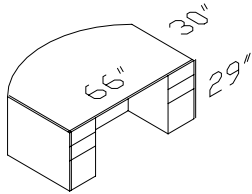

Weight:169 lbs, 0.24cbm

EXCEL Desk Shell -Straight Front

EX061D

Weight:321 lbs, 0.70cbm

EXCEL Double Pedestal Desks -Bow Front

[EX061](#), [EX434*2](#)

EX061 R Right

EX061 L Left