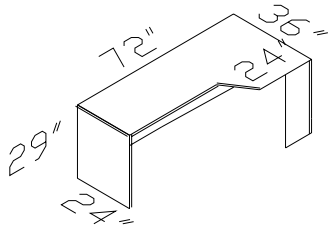

EXCEL SERIES

Solid Edge Detail

Breakfront Modesty Panel

K/D Packing, Easy To Assemble

Description

Pattern no.