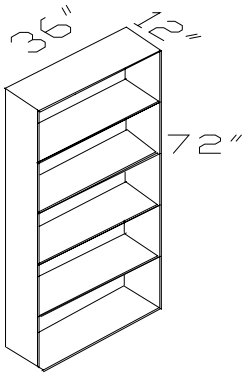

Conference Table

Racetrack Top, Straight Edge w/Half-Cylinder Base

CTRC48120

Weight:348 lbs, 0.6cbm

Conference Table (2-piece)

Racetrack Top, Straight Edge w/Half-Cylinder Base

CTRC48144

Weight:474 lbs, 0.67cbm

EXCEL SERIES

Solid Edge Detail

Breakfront Modesty Panel

K/D Packing, Easy To Assemble

Description

Pattern no.

BC610

Weight:88 lbs, 0.11cbm

BC613

Weight:124 lbs, 0.21cbm

BC614

Weight:150 lbs, 0.22cbm

Bookcase

*Custom sizes available upon request.

SC5003

EXCEL SERIES