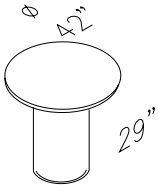

EXCEL SERIES

Solid Edge Detail

Breakfront Modesty Panel

K/D Packing, Easy To Assemble

Description

Pattern no.