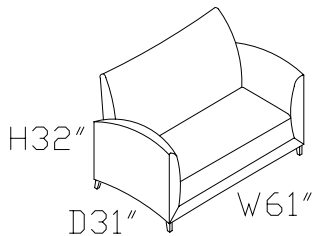

CLUB1

Black Genuine Leather

Weight:73 lbs, 0.55cbm

Club Chair w/ wooden legs

Single seater