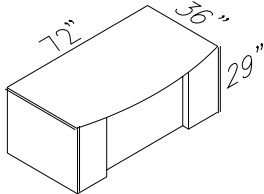

Weight:497 lbs, 1.06cbm

EXCEL U w/ Bullet Top w/Comp Corner Credenza Lateral File-Left

[EX372](#), [EX348](#), [EX303](#), [EX449](#)

EUBH R Right

EUBH L Left

Weight:500 lbs, 0.98cbm

EXCEL U w/ Bullet Top w/Hutch (Right shown)

Description

Pattern no.

EX071

Weight:190 lbs, 0.31cbm

EXCEL Desk Shell -Bow Front

EX074

Weight:190 lbs, 0.31cbm

EXCEL Desk Shell -Straight Front