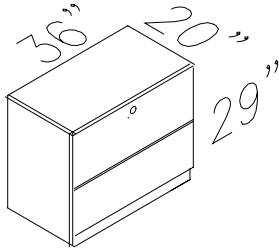

EXCEL SERIES

Solid Edge Detail

Breakfront Modesty Panel

K/D Packing, Easy To Assemble

Description

Pattern no.

EX632

Weight:135 lbs, 0.46cbm