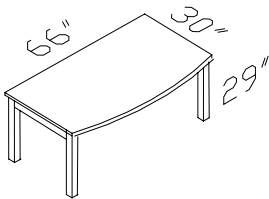

SP072-AC
Autumn Cherry
SP072-M
Maple

Weight:108 lbs, 0.3cbm

SIMPLICITY Desk-Bow Front