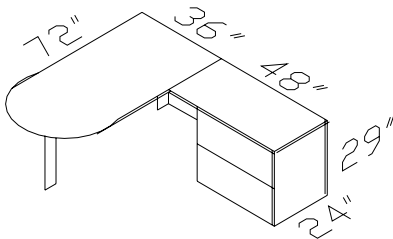

EUHF R Right

EUHF L Left

Weight:689 lbs, 1.82cbm

EXCEL U w/ Hutch w/ Credenza Lateral File (Right shown)

[EX071](#), [EX434](#), [EX348](#), [EX270](#), [EX449](#), [EX705](#)