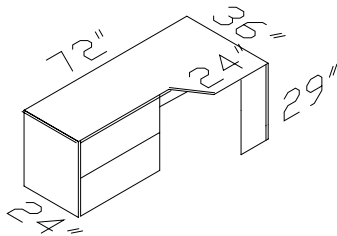

EX303M

Weight:238 lbs, 0.45cbm

EXCEL Comp Corner w/Mobile Pedestal

EX303 EX452