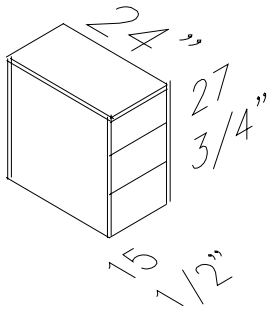

EX632

Weight:135 lbs, 0.46cbm

EXCEL Lateral File

EX449 EX449-1