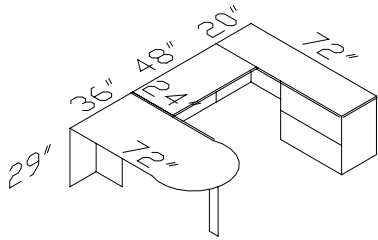

Pattern no.

EUBF R Right

EUBF L Left

Weight:427 lbs, 0.96cbm

EXCEL U w/ Bullet Top w/Credenza Lateral File (Right shown)

[EX372](#), [EX348](#), [EX270](#), [EX449](#)

EUBCR

Weight:454 lbs, 0.88cbm