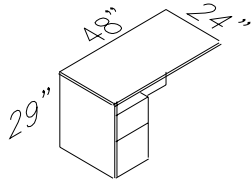

EXCEL SERIES

Solid Edge Detail

Breakfront Modesty Panel

K/D Packing, Easy To Assemble

Description

Pattern no.