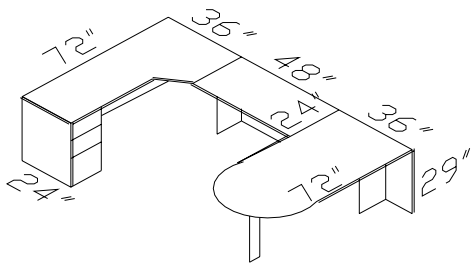

EUBCL

Weight:454 lbs, 0.85cbm

EXCEL U w/ Bullet Top w/Comp Corner-Left

[EX372](#), [EX348](#), [EX303](#), [EX439](#)

EUBCFR