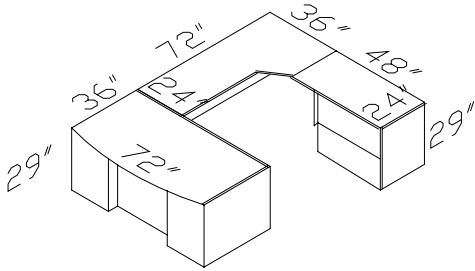

EXCEL SERIES

Solid Edge Detail

Breakfront Modesty Panel

K/D Packing, Easy To Assemble

Description

Pattern no.

EUCFR

Weight:643 lbs, 1.37cbm

EXCEL U w/Comp Corner w/ Credenza Lateral File-Right Return

[EX071](#), [EX434](#), [EX303](#), [EX180](#), [EX449](#)