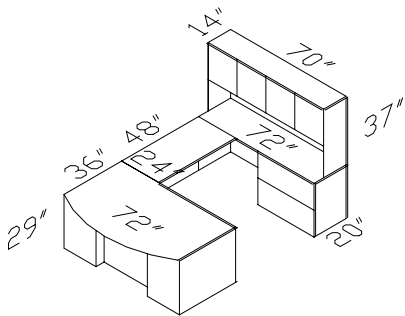

EXCEL SERIES

Solid Edge Detail

Breakfront Modesty Panel

K/D Packing, Easy To Assemble

Description

Pattern no.