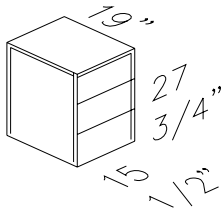

EXCEL Lateral File

EX449 EX449-1

EX434(Drawers: Box/Box/File)

EX424(Drawers: File/File)

Weight:76 lbs, 0.23cbm

EXCEL Full Height Desk Pedestal

EX439(Drawers: Box/Box/File)

EX429(Drawers: File/File)