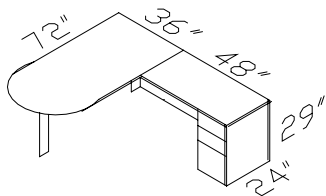

ELBF R Right

ELBF L Left

Weight:316 lbs, 0.79cbm

EXCEL L w/ Bullet Top w/ Credenza Lateral File-Right Return (Right shown)

[EX372](#), [EX180](#), [EX449](#)