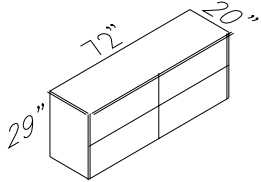

EXCEL SERIES

Solid Edge Detail

Breakfront Modesty Panel

K/D Packing, Easy To Assemble

Description

Pattern no.