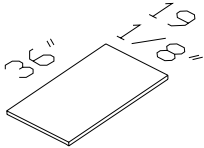

EX705

Weight:117 lbs, 0.22cbm

EXCEL Hutch

EX449

Weight:110 lbs, 0.4cbm

EXCEL Credenza Lateral File

EX449-1

Weight:24 lbs, 0.06cbm