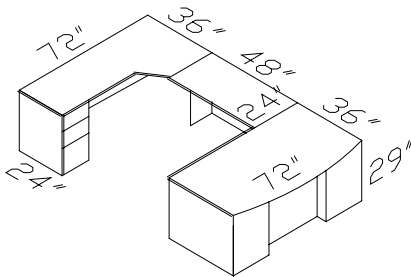

EUFR Right

EUF L Left

Weight:572 lbs, 1.25cbm

EXCEL U w/Credenza Lateral File (Right shown)

[EX071](#), [EX434](#), [EX348](#), [EX270](#), [EX449](#)