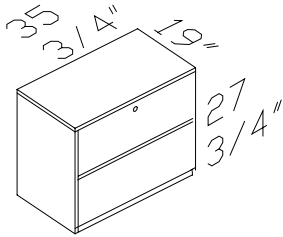

EX705

Weight:117 lbs, 0.22cbm

EXCEL Hutch